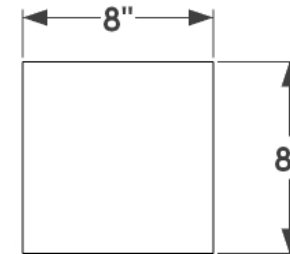

FRONT VIEW

L SIZE
24"
30"
36"
42"
48"
60"
72"

SIDE VIEW

BACK PERSPECTIVE VIEW

GENERAL NOTES

1. 1" top trim with no return on all four sides
2. With drainage
3. Mounting brackets sold seperately
4. Finished on all four sides.