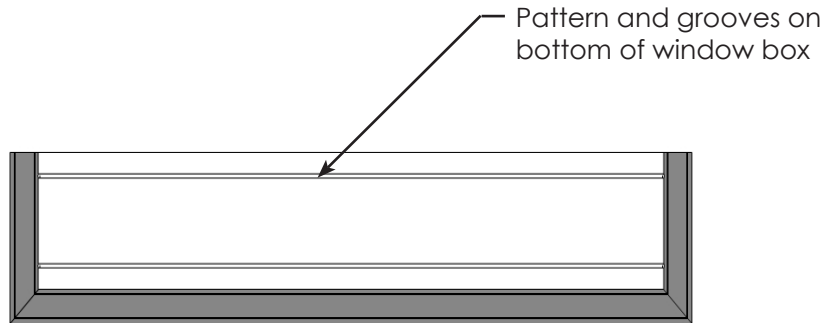

PERSPECTIVE VIEW

SIZE	L= Exterior Dimension for top and bottom
26"	26" Top 22" Bottom
30"	30" Top 26" Bottom
36"	36" Top 32" Bottom
42"	42" Top 38" Bottom
48"	48" Top 44" Bottom
60"	60" Top 56" Bottom
72"	72" Top 68" Bottom

BACK PERSPECTIVE VIEW

BOTTOM VIEW

SIDE VIEW

GENERAL NOTES

1. Window box to have drainage.
2. Comes w/ 3" x 3" Stainless steel brackets
Ø 3/8" DIA screw hole, Ø3/8" DIA x 3.5"L lag bolts.
3. 26", 30", 36", 42", comes with 2 brackets and bolts
48" comes with 3 brackets and bolts
60", 72", comes with 4 brackets and bolts