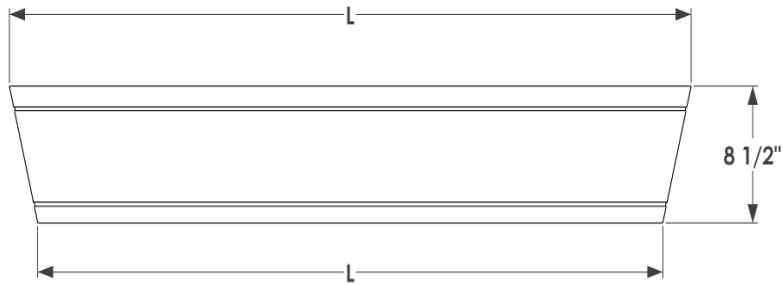

PERSPECTIVE VIEW

SIZE	L= Exterior Dimension for top and bottom
26"	26" Top 22" Bottom
30"	30" Top 26" Bottom
36"	36" Top 32" Bottom
42"	42" Top 38" Bottom
48"	48" Top 44" Bottom
60"	60" Top 56" Bottom
72"	72" Top 68" Bottom

BACK PERSPECTIVE VIEW

BOTTOM VIEW

SIDE VIEW

GENERAL NOTES

1. Window box to have drainage.
2. Comes w/ 3" x 3" Stainless steel brackets
Ø 3/8" DIA screw hole, Ø3/8" DIA x 3.5"L lag bolts.
3. 26", 30", 36", 42", comes with 2 brackets and bolts
48" comes with 3 brackets and bolts
60", 72", comes with 4 brackets and bolts