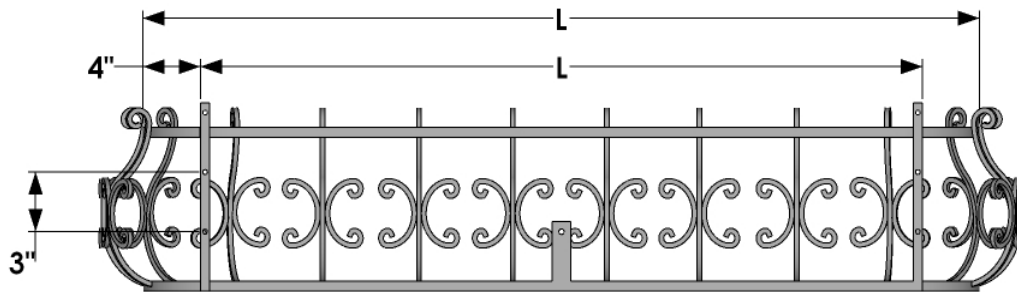

PERSPECTIVE VIEW

| L" SIZE | L" | Approx. Exterior w/ Scrolls |
|---------|-----|-----------------------------|
| 24" | 16" | 28.5"L x 11"W x 9.5"H |
| 30" | 22" | 34.5"L x 11"W x 9.5"H |
| 36" | 28" | 40.5"L x 11"W x 9.5"H |
| 42" | 34" | 46.5"L x 11"W x 9.5"H |
| 48" | 40" | 52.5"L x 11"W x 9.5"H |
| 60" | 52" | 64.5"L x 11"W x 9.5"H |
| 72" | 64" | 76.5"L x 11"W x 9.5"H |

BACK VIEW

SIDE VIEW

GENERAL NOTES

1. Frame and Bottom Supports: 1/2" W x 3/16" Thk Flat bar
2. Back: 1" W x 3/16" Thk Flat Bar
3. Scrollwork: 1/4" Round Bar
4. All scrolls and flat bar to have hammered textured
5. Mounting Holes: Ø 0.28" (7mm)
6. Cage interior Dimensions: fit 8" Pots
7. 60", 72", French shelf brackets are provided for additional support.