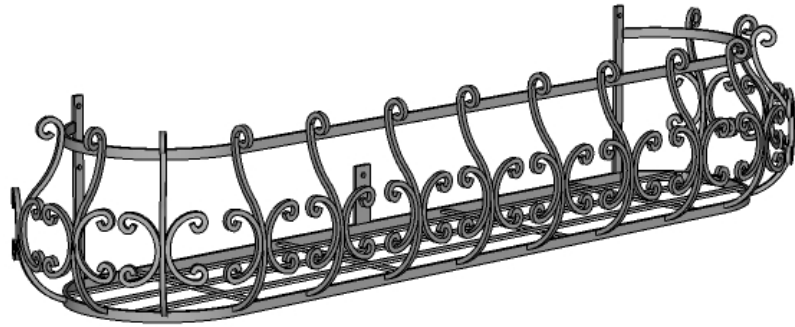

PERSPECTIVE VIEW

| L" SIZE | L" | Approx. Exterior w/ Scrolls |
|---------|-----|-----------------------------|
| 24" | 16" | 28.5"L x 11"W x 9.5"H |
| 30" | 22" | 34.5"L x 11"W x 9.5"H |
| 36" | 28" | 40.5"L x 11"W x 9.5"H |
| 42" | 34" | 46.5"L x 11"W x 9.5"H |
| 48" | 40" | 52.5"L x 11"W x 9.5"H |
| 60" | 52" | 64.5"L x 11"W x 9.5"H |
| 72" | 64" | 76.5"L x 11"W x 9.5"H |

BACK VIEW

SIDE VIEW

GENERAL NOTES

1. Frame and Bottom Supports: 1/2" W x 3/16" Thk Flat bar
2. Back: 1" W x 3/16" Thk Flat Bar
3. Scrollwork: 1/4" Round Bar
4. All scrolls and flat bar to have hammered textured
5. Mounting Holes: Ø 0.28" (7mm)
6. Cage interior Dimensions: fit 8" Pots
7. 60", 72", French shelf brackets are provided for additional support.