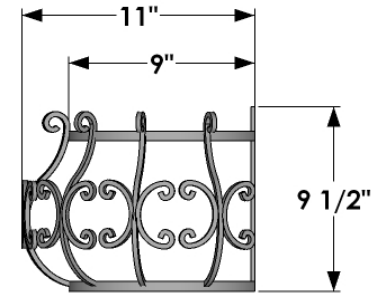

PERSPECTIVE VIEW

| L" SIZE | L" | Approx. Exterior w/ Scrolls |
|---------|-----|-----------------------------|
| 24" | 16" | 28.5"L x 11"W x 9.5"H |
| 30" | 22" | 34.5"L x 11"W x 9.5"H |
| 36" | 28" | 40.5"L x 11"W x 9.5"H |
| 42" | 34" | 46.5"L x 11"W x 9.5"H |
| 48" | 40" | 52.5"L x 11"W x 9.5"H |
| 60" | 52" | 64.5"L x 11"W x 9.5"H |
| 72" | 64" | 76.5"L x 11"W x 9.5"H |

BACK VIEW

SIDE VIEW

GENERAL NOTES

1. Frame and Bottom Supports: 1/2" W x 3/16" Thk Flat bar
2. Back: 1" W x 3/16" Thk Flat Bar
3. Scrollwork: 1/4" Round Bar
4. All scrolls and flat bar to have hammered textured
5. Mounting Holes: Ø 0.28" (7mm)
6. Cage interior Dimensions: fit 8" Pots
7. 60", 72", French shelf brackets are provided for additional support.