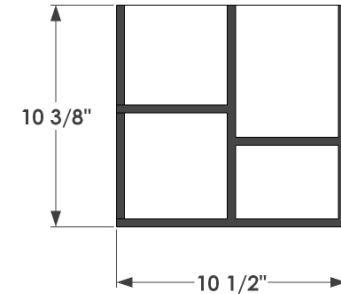

FRONT VIEW

L SIZE	Exterior L = Actual Dimensions for Liner Fitment
24"	25"L x 10.5"W x 10.375"H
30"	31"L x 10.5"W x 10.375"H
36"	37"L x 10.5"W x 10.375"H
42"	43"L x 10.5"W x 10.375"H
48"	49"L x 10.5"W x 10.375"H
60"	61"L x 10.5"W x 10.375"H
72"	73"L x 10.5"W x 10.375"H

BACK PERSPECTIVE VIEW

7mm clearance between bar to allow 0.25" lag bolt to mount anywhere along slot created by bars or in mounting holes.

LEFT VIEW

RIGHT VIEW

GENERAL NOTES

- Mondrian Window Box Cage includes removable PVC Liner, 10in W x 10in H