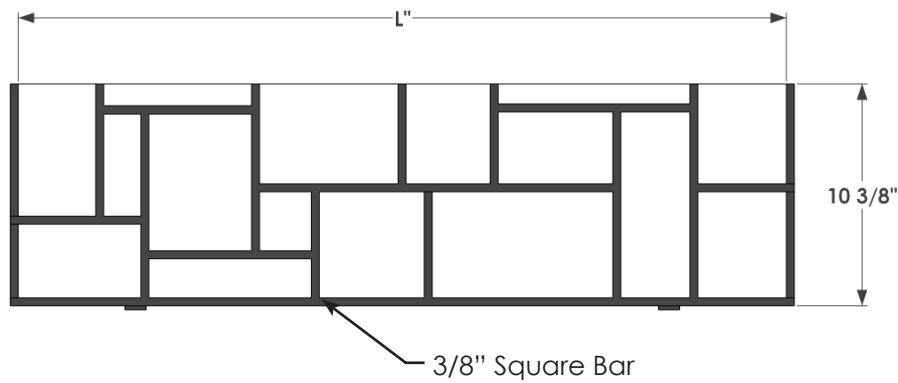

FRONT VIEW

L SIZE	Exterior L = Actual Dimensions for Liner Fitment
24"	25"L x 10.5"W x 10.375"H
30"	31"L x 10.5"W x 10.375"H
36"	37"L x 10.5"W x 10.375"H
42"	43"L x 10.5"W x 10.375"H
48"	49"L x 10.5"W x 10.375"H
60"	61"L x 10.5"W x 10.375"H
72"	73"L x 10.5"W x 10.375"H

BACK PERSPECTIVE VIEW

7mm clearance between bar to allow 0.25" lag bolt to mount anywhere along slot created by bars or in mounting holes.

LEFT VIEW

RIGHT VIEW

GENERAL NOTES

- Mondrian Window Box Cage includes removable PVC Liner, 10in W x 10in H