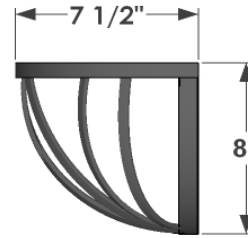

PERSPECTIVE VIEW

SIDE VIEW

L SIZE
24"
30"
36"
42"
48"
60"
72"

BACK VIEW

GENERAL NOTES

1. Frame and back vertical supports are 0.75" x 0.1875" Flat bar
2. Front bars are 0.5" x 0.1875" Flat bar
3. Back vertical supports are 6" apart on center
4. Mounting Holes: \varnothing 1/4"

 HOOKS & LATTICE 6056 Corte Del Cedro, Carlsbad CA 92011 1-888-320-0626/service@plantersunlimited.com www.plantersunlimited.com	PRODUCT DESCRIPTION		SKU		ORDER NUMBER	CUSTOMER SIGNATURE
	Arch Hayrack Cage		506B			
	DIMENSIONS	COLOR	FINISH	REP:	DB:	DATE
	Black					