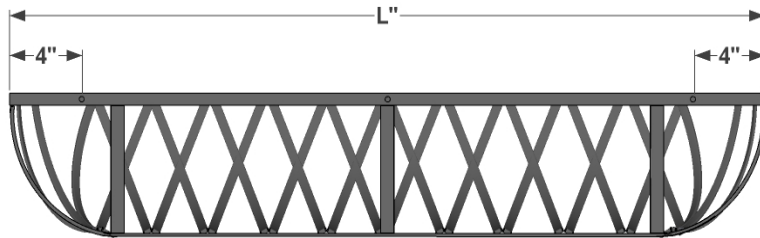

PERSPECTIVE VIEW

SIDE VIEW

L SIZE
24"
30"
36"
42"
48"
60"
72"

BACK VIEW

GENERAL NOTES

1. Frame and back vertical supports are 0.75" x 0.1875" Flat bar
2. Front bars are 0.5" x 0.1875" Flat bar
3. Back vertical supports are 6" apart on center
4. Mounting Holes: \varnothing 1/4"

 HOOKS & LATTICE 6056 Corte Del Cedro, Carlsbad CA 92011 1-888-320-0626/service@plantersunlimited.com www.plantersunlimited.com	PRODUCT DESCRIPTION		SKU		ORDER NUMBER	CUSTOMER SIGNATURE
	Arch Hayrack Cage		506B			
	DIMENSIONS	COLOR	FINISH	REP:	DB:	DATE
	Black					