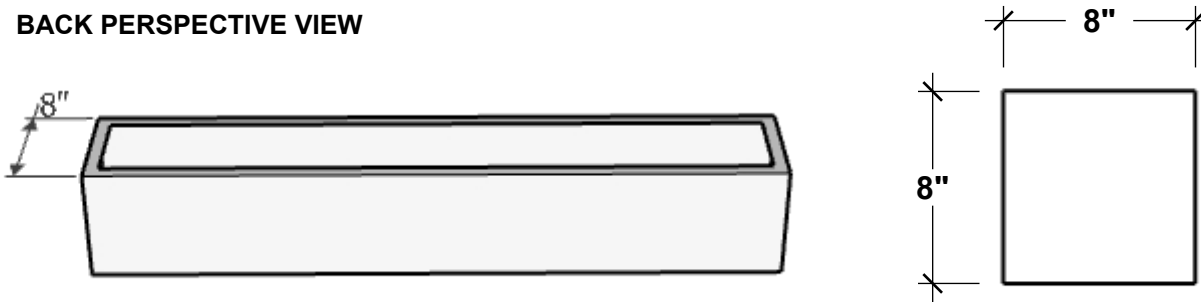

FRONT VIEW

BACK PERSPECTIVE VIEW

RAILING BRACKET

Length Sizes

24"
30"
36"
42"
48"
60"
72"

Color Options

White
Black

GENERAL NOTES

1. 1" Top Trim with No Return on all Four Sides
2. With Drainage
3. Window Box Finished on all Four Sides
4. Adjustable Railing Hooks allow our Window Box Deck Drape Bracket to Fit Over Standard 2 x 4 or 2 x 6 Wood Deck Railings
5. The Super Deck Drape Bracket with a 9" shelf depth by 19" Long can Accomodate Window Box from 19" to 36"
6. Longer Window Boxes, 42" - 72", will come with two Deck Drape Bracket