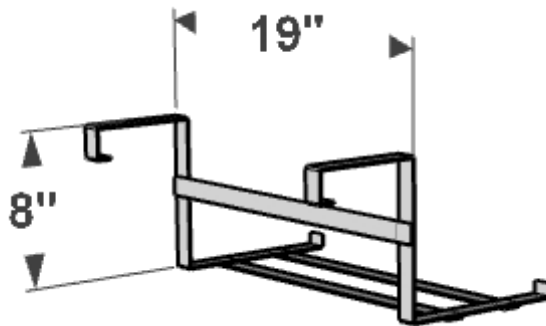

FRONT VIEW

BACK PERSPECTIVE VIEW

RAILING BRACKET

Length Sizes

24"
30"
36"
42"
48"
60"
72"

Color Options

White
Black

GENERAL NOTES

1. 1" Top Trim with No Return on all Four Sides
2. With Drainage
3. Window Box Finished on all Four Sides
4. Adjustable Railing Hooks allow our Window Box Deck Drape Bracket to Fit Over Standard 2 x 4 or 2 x 6 Wood Deck Railings
5. The Super Deck Drape Bracket with a 9" shelf depth by 19" Long can Accomodate Window Box from 19" to 36"
6. Longer Window Boxes, 42" - 72", will come with two Deck Drape Bracket