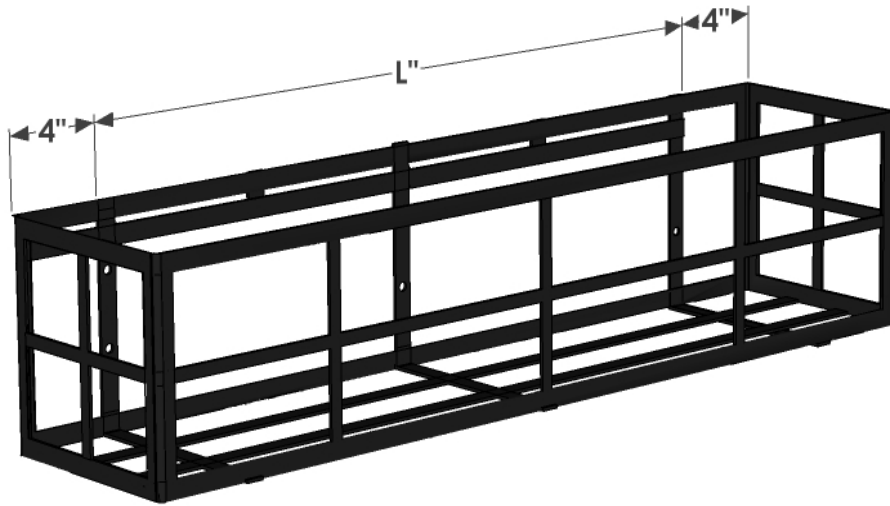

PERSPECTIVE VIEW

SIZE	L= Actual Dimensions for Liner Fitment
24"	25"L x 9"W by 9" H
30"	31"L x 9"W by 9" H
36"	37"L x 9"W by 9" H
42"	43"L x 9"W by 9" H
48"	49"L x 9"W by 9" H
60"	61"L x 9"W by 9" H
72"	73"L x 9"W by 9" H

RAILING BRACKET PERSPECTIVE VIEW

SIDE VIEW

Wood Rail Bracket Size	L = Length Dimension
2x4	4 x 7 1/2 x 2
2x6	6 x 7 1/2 x 2
2x8	8 x 7 1/2 x 2

GENERAL NOTES

1. Frame, Back and Bottom supports: 3/4"W x 3/16" Thk Flat Bar
2. Design: 1/2"W x 3/16" Thk Flat Bar
3. Mounting Holes 0.28" dia. (7mm)
4. Attach metal window box to brackets. Hardware included.
5. The 60" and 72" sizes will come with two pairs of railing brackets

**HOOKS & LATTICE**

6056 Corte del Cedro, Carlsbad, CA 92011  
 sales@hooksandlattice.com  
 800-896-0978

PRODUCT DESCRIPTION		SKU				ORDER NUMBER	CUSTOMER SIGNATURE
Simple Elegance Window Box Cage w/ Wood Rail Brackets		547C-X-415					
DIMENSIONS		COLOR	FINISH	REP:	DB:	DATE	