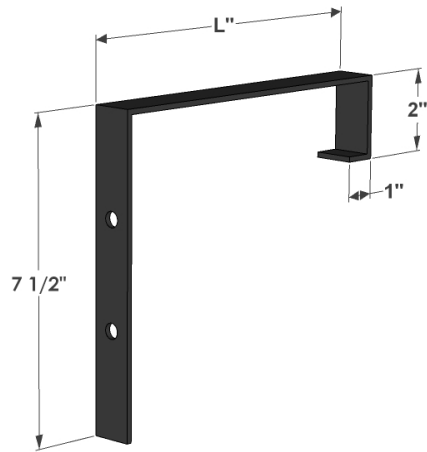

PERSPECTIVE VIEW

SIZE	L= Actual Dimensions for Liner Fitment
24"	25"L x 9"W by 9" H
30"	31"L x 9"W by 9" H
36"	37"L x 9"W by 9" H
42"	43"L x 9"W by 9" H
48"	49"L x 9"W by 9" H
60"	61"L x 9"W by 9" H
72"	73"L x 9"W by 9" H

RAILING BRACKET PERSPECTIVE VIEW

SIDE VIEW

Wood Rail Bracket Size	L = Length Dimension
2x4	4 x 7 1/2 x 2
2x6	6 x 7 1/2 x 2
2x8	8 x 7 1/2 x 2

GENERAL NOTES

1. Frame, Back and Bottom supports: 3/4"W x 3/16" Thk Flat Bar
2. Design: 1/2"W x 3/16" Thk Flat Bar
3. Mounting Holes 0.28" dia. (7mm)
4. Attach metal window box to brackets. Hardware included.
5. The 60" and 72" sizes will come with two pairs of railing brackets

**HOOKS & LATTICE**

6056 Corte del Cedro, Carlsbad, CA 92011  
 sales@hooksandlattice.com  
 800-896-0978

PRODUCT DESCRIPTION		SKU				ORDER NUMBER	CUSTOMER SIGNATURE
Simple Elegance Window Box Cage w/ Wood Rail Brackets		547C-X-415					
DIMENSIONS		COLOR	FINISH	REP:	DB:	DATE	