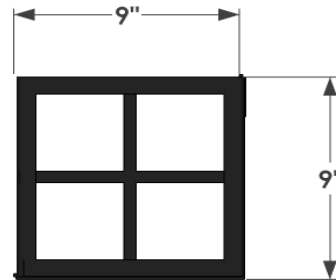

PERSPECTIVE VIEW

SIZE	L= Actual Dimensions for Liner Fitment
24"	25"L x 9"W by 9" H
30"	31"L x 9"W by 9" H
36"	37"L x 9"W by 9" H
42"	43"L x 9"W by 9" H
48"	49"L x 9"W by 9" H
60"	61"L x 9"W by 9" H
72"	73"L x 9"W by 9" H

RAILING BRACKET PERSPECTIVE VIEW

SIDE VIEW

Wood Rail Bracket Size	L = Length Dimension
2x4	4 x 7 1/2 x 2
2x6	6 x 7 1/2 x 2
2x8	8 x 7 1/2 x 2

GENERAL NOTES

1. Frame, Back and Bottom supports: 3/4"W x 3/16" Thk Flat Bar
2. Design: 1/2"W x 3/16" Thk Flat Bar
3. Mounting Holes 0.28" dia. (7mm)
4. Attach metal window box to brackets. Hardware included.
5. The 60" and 72" sizes will come with two pairs of railing brackets