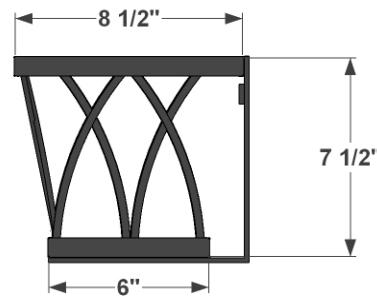

PERSPECTIVE VIEW

SIZE	L = Actual Dimensions for Liner Fitment
24"	25" Exterior 22" Bottom
30"	31" Exterior 28" Bottom
36"	37" Exterior 34" Bottom
42"	43" Exterior 40" Bottom
48"	49" Exterior 46" Bottom
60"	61" Exterior 58" Bottom
72"	73" Exterior 70" Bottom

RAILING BRACKET PERSPECTIVE VIEW

SIDE VIEW

Rail Brackets Size	
1"W	Fits 1" Wide Rail
1.25"W	Fits 1.25" Wide Rail
1.5"W	Fits 1.5" Wide Rail
1.75"W	Fits 1.75" Wide Rail
2"W	Fits 2" Wide Rail

GENERAL NOTES

1. Cage Interior Dimensions fit 8" Pots or L" size x 8" x 8" Liners
2. Frame and Scrolls are 3/4" x 1/8" flat bar.
3. Mounting Holes: Ø 1/4"
4. Simply place the bracket on top of the railing and the back of the flower planter box will securely sit in the V-shape of the bracket. No hardware is necessary.
5. Individual scrolls measure 9 3/8" height. Top scroll is 2 1/8" diameter, bottom scroll is 2 3/4" in diameter.