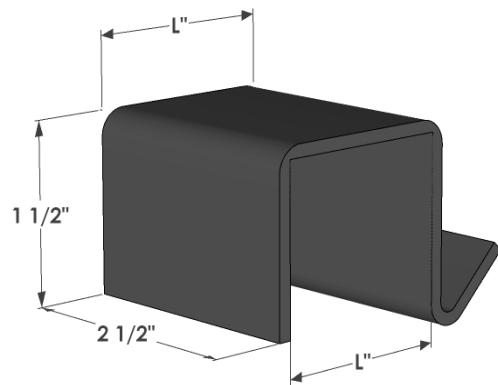

PERSPECTIVE VIEW

SIZE	L = Actual Dimensions for Liner Fitment
24"	25" Exterior 22" Bottom
30"	31" Exterior 28" Bottom
36"	37" Exterior 34" Bottom
42"	43" Exterior 40" Bottom
48"	49" Exterior 46" Bottom
60"	61" Exterior 58" Bottom
72"	73" Exterior 70" Bottom

RAILING BRACKET PERSPECTIVE VIEW

SIDE VIEW

Rail Brackets Size	
1"W	Fits 1" Wide Rail
1.25"W	Fits 1.25" Wide Rail
1.5"W	Fits 1.5" Wide Rail
1.75"W	Fits 1.75" Wide Rail
2"W	Fits 2" Wide Rail

GENERAL NOTES

1. Cage Interior Dimensions fit 8" Pots or L" size x 8" x 8" Liners
2. Frame and Scrolls are 3/4" x 1/8" flat bar.
3. Mounting Holes: Ø 1/4"
4. Simply place the bracket on top of the railing and the back of the flower planter box will securely sit in the V-shape of the bracket. No hardware is necessary.
5. Individual scrolls measure 9 3/8" height. Top scroll is 2 1/8" diameter, bottom scroll is 2 3/4" in diameter.