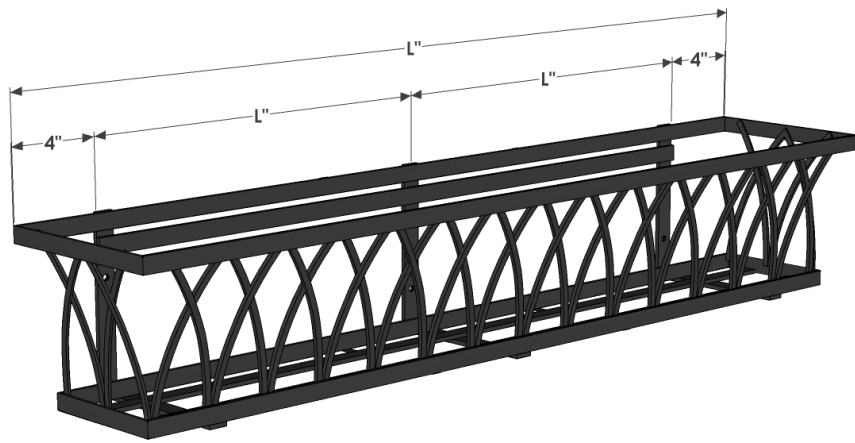

PERSPECTIVE VIEW

SIZE	L = Actual Dimensions for Liner Fitment
24"	25" Exterior 22" Bottom
30"	31" Exterior 28" Bottom
36"	37" Exterior 34" Bottom
42"	43" Exterior 40" Bottom
48"	49" Exterior 46" Bottom
60"	61" Exterior 58" Bottom
72"	73" Exterior 70" Bottom

RAILING BRACKET PERSPECTIVE VIEW

SIDE VIEW

Rail Brackets Size	
1"W	Fits 1" Wide Rail
1.25"W	Fits 1.25" Wide Rail
1.5"W	Fits 1.5" Wide Rail
1.75"W	Fits 1.75" Wide Rail
2"W	Fits 2" Wide Rail

GENERAL NOTES

1. Cage Interior Dimensions fit 8" Pots or L" size x 8" x 8" Liners
2. Frame and Scrolls are 3/4" x 1/8" flat bar.
3. Mounting Holes: Ø 1/4"
4. Simply place the bracket on top of the railing and the back of the flower planter box will securely sit in the V-shape of the bracket. No hardware is necessary.
5. Individual scrolls measure 9 3/8" height. Top scroll is 2 1/8" diameter, bottom scroll is 2 3/4" in diameter.

HOOKS & LATTICE

6056 Corte del Cedro, Carlsbad, CA 92011
 sales@hooksandlattice.com
 800-896-0978

PRODUCT DESCRIPTION		SKU				ORDER NUMBER	CUSTOMER SIGNATURE
Arch Decora Railing Planter with Wood Rail Brackets		510RP-X-413					
DIMENSIONS	COLOR	FINISH	REP:	DB:	DATE		