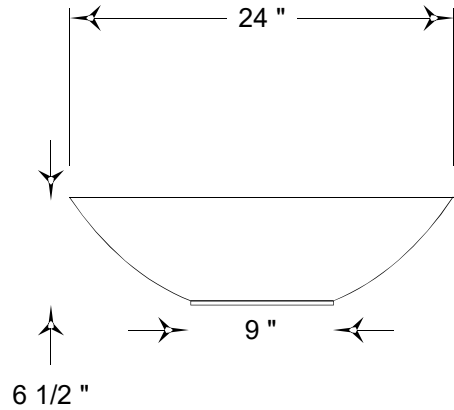

FRONT VIEW

TOP VIEW

GENERAL NOTES	
STANDARD DRAINAGE: YES ☐	NO ☒

HOOKS & LATTICE

A CARLSBAD MANUFACTURING COMPANY

1 (800) 896-0978

HooksandLattice.com

PRODUCT DESCRIPTION				SKU				PREPARED FOR		APPROVAL SIGNATURE
Turo Low Bowl Planter				A05-R2406				N/A		
DIMENSIONS	MATERIAL	COLOR / FINISH	REP	DB	DATE	REV	ORDER #	PROJECT / SIDEMARK / IF#	APPROVAL DATE	
24"dia. x 6.5"h	Fiberstone			IG	11/20/2024	1				

PLEASE NOTE: Due to the handmade nature of our products, individual measurements may vary from those listed. The provided dimensions are for reference only

All images are the intellectual property of Hooks and Lattice. Reproduction in any form is strictly prohibitive without the express written permission of Hooks and Lattice. All designs are property of Hooks and Lattice.