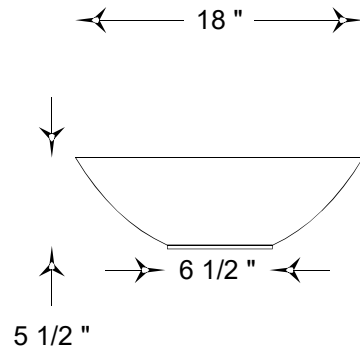

FRONT VIEW

TOP VIEW

GENERAL NOTES	
STANDARD DRAINAGE: YES ☐	NO ☒

HOOKS & LATTICE

A CARLSBAD MANUFACTURING COMPANY

1 (800) 896-0978

HooksandLattice.com

PRODUCT DESCRIPTION				SKU				PREPARED FOR		APPROVAL SIGNATURE
Turo Low Bowl Planter				A05-R1805				N/A		
DIMENSIONS	MATERIAL	COLOR / FINISH	REP	DB	DATE	REV	ORDER #	PROJECT / SIDEMARK / IF#	APPROVAL DATE	
18"dia. x 5.5"h	Fiberstone			IG		1		N/A		

PLEASE NOTE: Due to the handmade nature of our products, individual measurements may vary from those listed. The provided dimensions are for reference only

All images are the intellectual property of Hooks and Lattice. Reproduction in any form is strictly prohibitive without the express written permission of Hooks and Lattice. All designs are property of Hooks and Lattice.