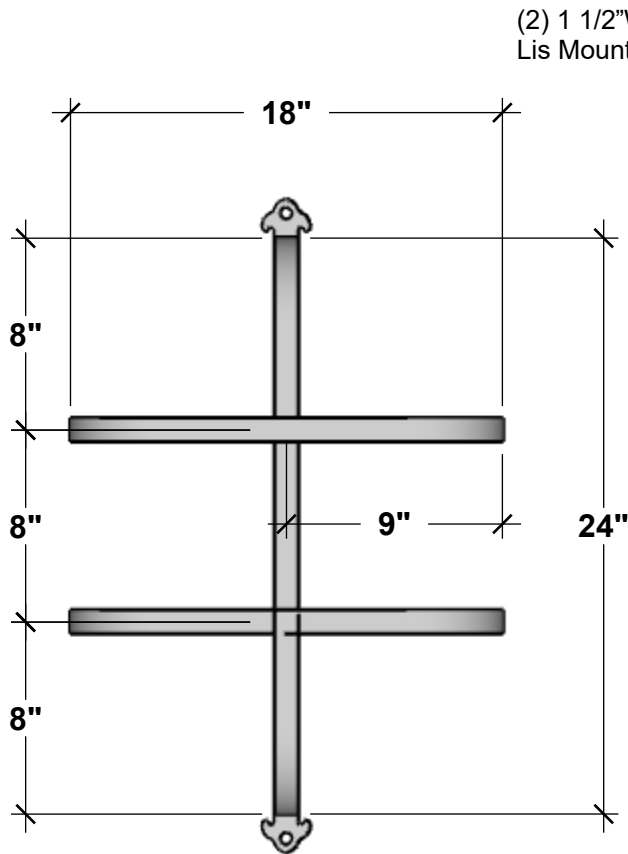

**FRONT VIEW**

**PERSPECTIVE VIEW**

(2) 1 1/2"W x 4"H x 1/4"Thk Fleur De Lis Mount Tabs

1" Sq. Tube Frame with 4" Offset

**GENERAL NOTES**

**HOOKS & LATTICE**

A CARLSBAD MANUFACTURING COMPANY

1 (800) 896-0978

HooksandLattice.com

PRODUCT DESCRIPTION				SKU				PREPARED FOR		APPROVAL SIGNATURE
FARADAY IRON WALL				814-WG-182404-3BAR-BLK						
DIMENSIONS	MATERIAL	COLOR / FINISH	REP	DB	DATE	REV	ORDER #	PROJECT / SIDEMARK / IF#	APPROVAL DATE	
24"L x 24"H x 4"Offset	STEEL	Black	Cressa	RM	09/2024					

PLEASE NOTE: Due to the handmade nature of our products, individual measurements may vary from those listed. The provided dimensions are for reference only

All images are the intellectual property of Hooks and Lattice. Reproduction in any form is strictly prohibitive without the express written permission of Hooks and Lattice. All designs are property of Hooks and Lattice.