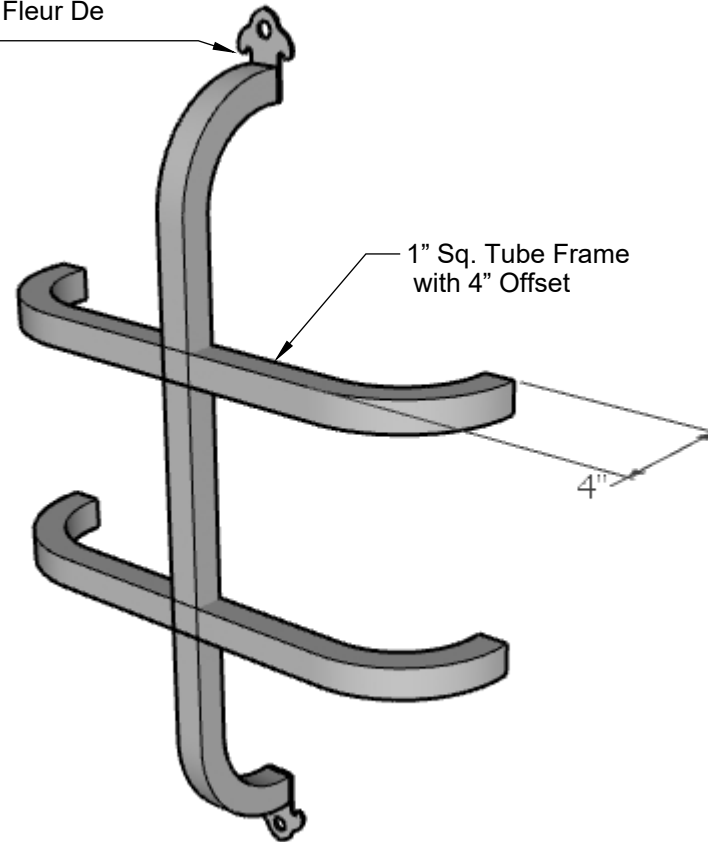

**FRONT VIEW**

**PERSPECTIVE VIEW**

(2) 1 1/2"W x 4"H x 1/4"Thk Fleur De Lis Mount Tabs

1" Sq. Tube Frame with 4" Offset

**GENERAL NOTES**

**HOOKS & LATTICE**

A CARLSBAD MANUFACTURING COMPANY

1 (800) 896-0978

HooksandLattice.com

PRODUCT DESCRIPTION				SKU				PREPARED FOR		APPROVAL SIGNATURE
FARADAY IRON WALL				814-WG-182404-3BAR-BLK						
DIMENSIONS	MATERIAL	COLOR / FINISH	REP	DB	DATE	REV	ORDER #	PROJECT / SIDEMARK / IF#	APPROVAL DATE	
24"L x 24"H x 4"Offset	STEEL	Black	Cressa	RM	09/2024					

PLEASE NOTE: Due to the handmade nature of our products, individual measurements may vary from those listed. The provided dimensions are for reference only

All images are the intellectual property of Hooks and Lattice. Reproduction in any form is strictly prohibitive without the express written permission of Hooks and Lattice. All designs are property of Hooks and Lattice.