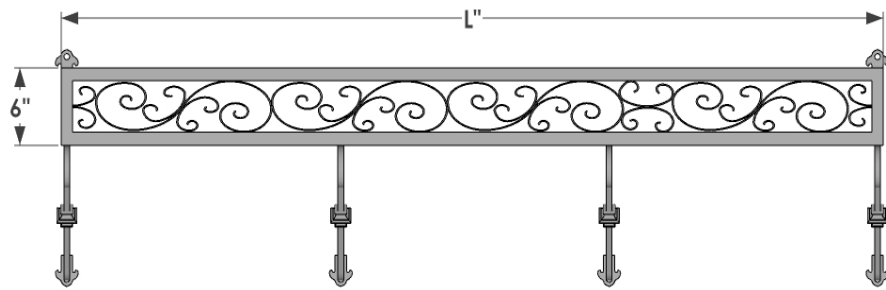

FRONT VIEW

Standard Length Options
60"
72"

SIDE VIEW

BRACKET PERSPECTIVE

Collars centered on scroll

BRACKET SIDE ELEVATION

BACK PERSPECTIVE

GENERAL NOTES

1. 12" Standard Offset (front to back)
2. Custom sizes available
3. Installation hardware not included

Made to order
Not refundable

HOOKS & LATTICE

6056 Corte del Cedro, Carlsbad, CA 92011
sales@hooksandlattice.com
800-896-0978

PRODUCT DESCRIPTION		SKU				ORDER NUMBER	CUSTOMER SIGNATURE
Dayspring Potery Shelf w/ Scroll Mounting Brackets		771-PSD					
DIMENSIONS	COLOR	FINISH	REP:	DB:	DATE		
		PC					