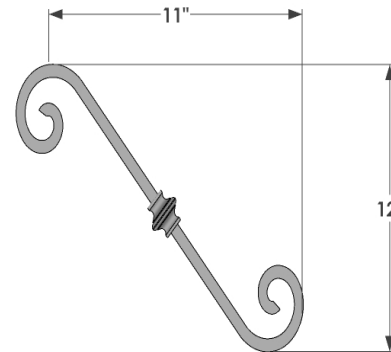

FRONT VIEW

Standard Length Options
60"
72"

SIDE VIEW

BRACKET PERSPECTIVE

Collars centered on scroll

BRACKET SIDE ELEVATION

BACK PERSPECTIVE

GENERAL NOTES

1. 12" Standard Offset (front to back)
2. Custom sizes available
3. Installation hardware not included

Made to order
Not refundable

HOOKS & LATTICE

6056 Corte del Cedro, Carlsbad, CA 92011
sales@hooksandlattice.com
800-896-0978

PRODUCT DESCRIPTION		SKU				ORDER NUMBER	CUSTOMER SIGNATURE
Dayspring Potery Shelf w/ Scroll Mounting Brackets		771-PSD					
DIMENSIONS	COLOR	FINISH	REP:	DB:	DATE		
		PC					