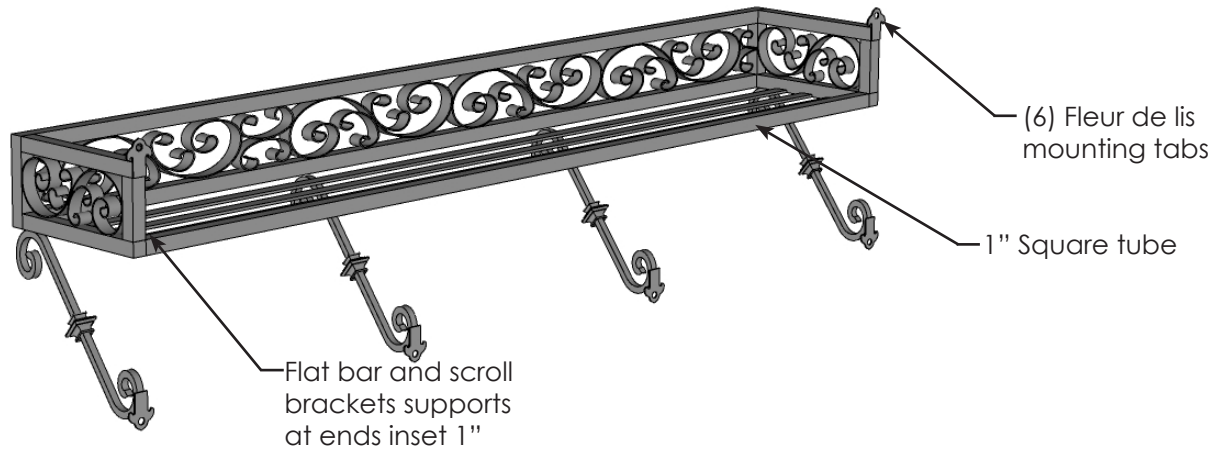

FRONT VIEW

Standard Length Options
60"
72"

SIDE VIEW

BRACKET PERSPECTIVE

Collars centered on scroll

BRACKET SIDE ELEVATION

BACK PERSPECTIVE

GENERAL NOTES

1. 12" Standard Offset (front to back)
2. Custom sizes available
3. Installation hardware not included

Made to order
Not refundable

HOOKS & LATTICE

6056 Corte del Cedro, Carlsbad, CA 92011
sales@hooksandlattice.com
800-896-0978

PRODUCT DESCRIPTION		SKU				ORDER NUMBER	CUSTOMER SIGNATURE
Dayspring Potery Shelf w/ Scroll Mounting Brackets		771-PSD					
DIMENSIONS	COLOR	FINISH	REP:	DB:	DATE		
		PC					