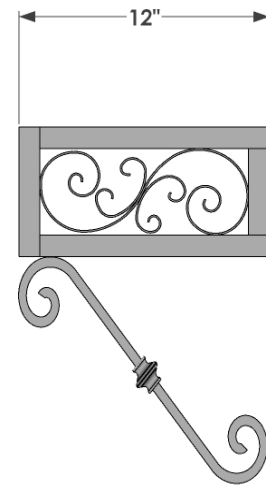

FRONT VIEW

Standard Length Options
60"
72"

SIDE VIEW

BRACKET PERSPECTIVE

Collars centered on scroll

BRACKET SIDE ELEVATION

BACK PERSPECTIVE

GENERAL NOTES

1. 12" Standard Offset (front to back)
2. Custom sizes available
3. Installation hardware not included

Made to order
Not refundable

HOOKS & LATTICE

6056 Corte del Cedro, Carlsbad, CA 92011
sales@hooksandlattice.com
800-896-0978

PRODUCT DESCRIPTION		SKU				ORDER NUMBER	CUSTOMER SIGNATURE
Dayspring Potery Shelf w/ Scroll Mounting Brackets		771-PSD					
DIMENSIONS	COLOR	FINISH	REP:	DB:	DATE		
		PC					