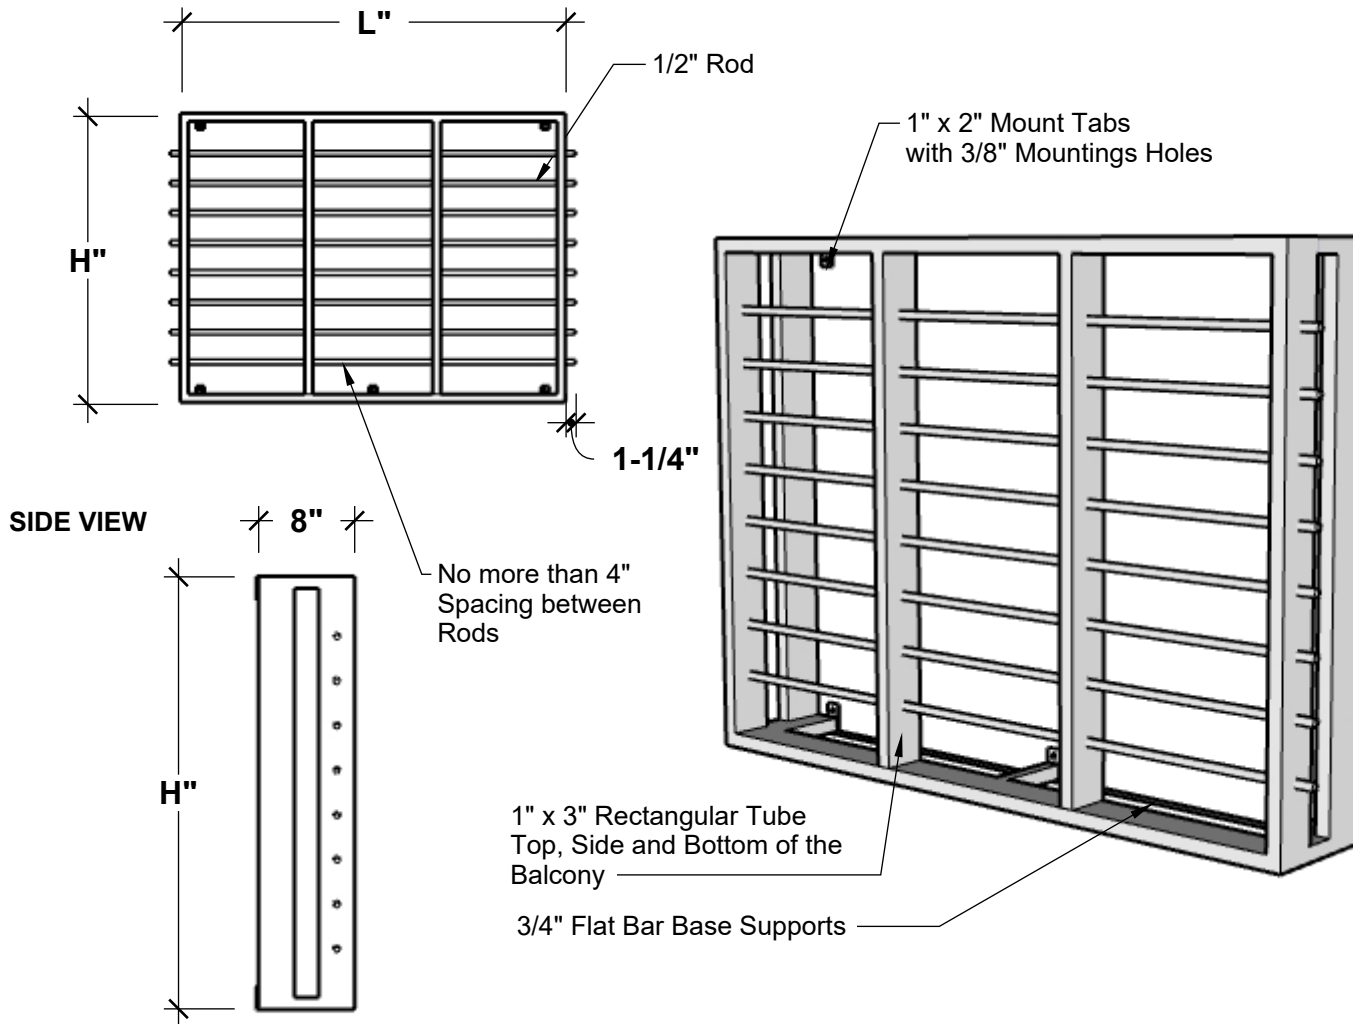

FRONT VIEW

PERSPECTIVE VIEW

Standard Length Options	
36"	
48"	
60"	
72"	
Standard Height Options	
36"	
42"	
Color Options	
Black Powder Coat	
Bronze Powder Coat	

GENERAL NOTES
1. Standard Offset: 8" Front to Back 2. Custom Sizes Available 3. Installation Hardware Not Included 4. For Decorative Purposes Only
Made to Order Not Refundable

HOOKS & LATTICE

A CARLSBAD MANUFACTURING COMPANY

1 (800) 896-0978

HooksandLattice.com

PRODUCT DESCRIPTION				SKU				PREPARED FOR		APPROVAL SIGNATURE
SANSOVINO FAUX BALCONY				749-BAL						
DIMENSIONS	MATERIAL	COLOR / FINISH	REP	DB	DATE	REV	ORDER #	PROJECT / SIDEMARK / IF#		APPROVAL DATE
	STEEL		Cressa	RM	12/2024					