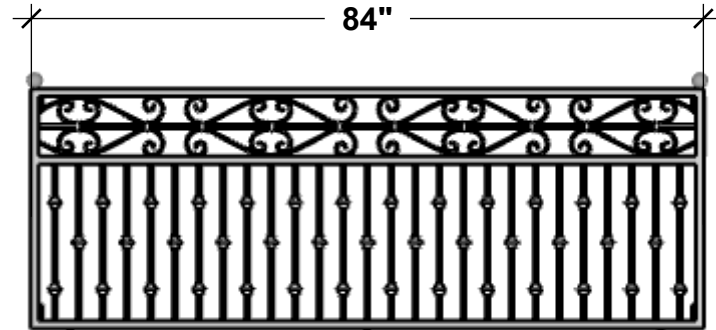

SIZE COMPARISON

GENERAL NOTES	

HOOKS & LATTICE

A CARLSBAD MANUFACTURING COMPANY

1 (800) 896-0978

HooksandLattice.com

PRODUCT DESCRIPTION				SKU				PREPARED FOR		APPROVAL SIGNATURE
FINESTRA FAUX BALCONY				736-BAL						
DIMENSIONS	MATERIAL	COLOR / FINISH	REP	DB	DATE	REV	ORDER #	PROJECT / SIDEMARK / IF#	APPROVAL DATE	
			Cressa	RM	10/2024					

PLEASE NOTE: Due to the handmade nature of our products, individual measurements may vary from those listed. The provided dimensions are for reference only

All images are the intellectual property of Hooks and Lattice. Reproduction in any form is strictly prohibitive without the express written permission of Hooks and Lattice. All designs are property of Hooks and Lattice.