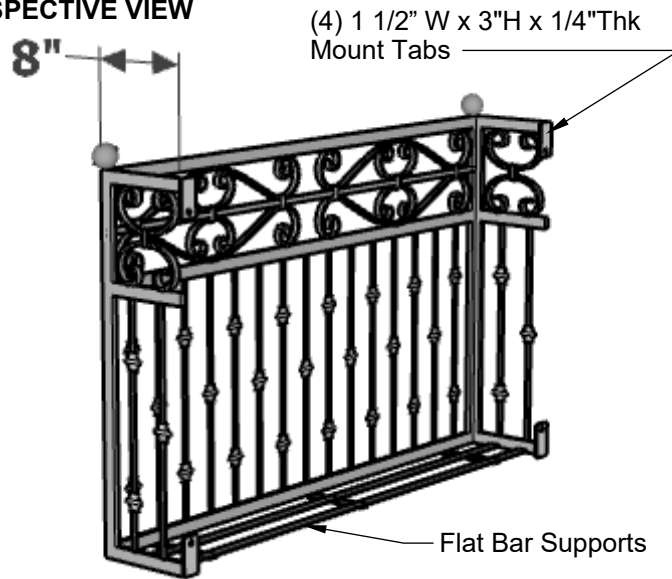

TOP VIEW

SIDE VIEW

PERSPECTIVE VIEW

SIZE COMPARISON

Standard Length Options

48"

60"

72"

84"

Standard Height Options

30"

36"

42"

Color Options

Black

Bronze Tone

GENERAL NOTES

Use KM Panel or Manufacture to specification

HOOKS & LATTICE

A CARLSBAD MANUFACTURING COMPANY

1 (800) 896-0978

HooksandLattice.com

PRODUCT DESCRIPTION				SKU				PREPARED FOR		APPROVAL SIGNATURE
FINESTRA FAUX BALCONY										
DIMENSIONS	MATERIAL	COLOR / FINISH	REP	DB	DATE	REV	ORDER #	PROJECT / SIDEMARK / IF#		APPROVAL DATE
			Cressa	RM	10/2024					