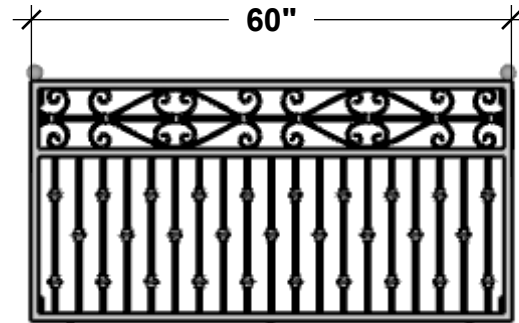

SIZE COMPARISON

GENERAL NOTES	

HOOKS & LATTICE

A CARLSBAD MANUFACTURING COMPANY

1 (800) 896-0978

HooksandLattice.com

PRODUCT DESCRIPTION				SKU				PREPARED FOR		APPROVAL SIGNATURE
FINESTRA FAUX BALCONY				736-BAL						
DIMENSIONS	MATERIAL	COLOR / FINISH	REP	DB	DATE	REV	ORDER #	PROJECT / SIDEMARK / IF#	APPROVAL DATE	
			Cressa	RM	10/2024					

PLEASE NOTE: Due to the handmade nature of our products, individual measurements may vary from those listed. The provided dimensions are for reference only

All images are the intellectual property of Hooks and Lattice. Reproduction in any form is strictly prohibitive without the express written permission of Hooks and Lattice. All designs are property of Hooks and Lattice.