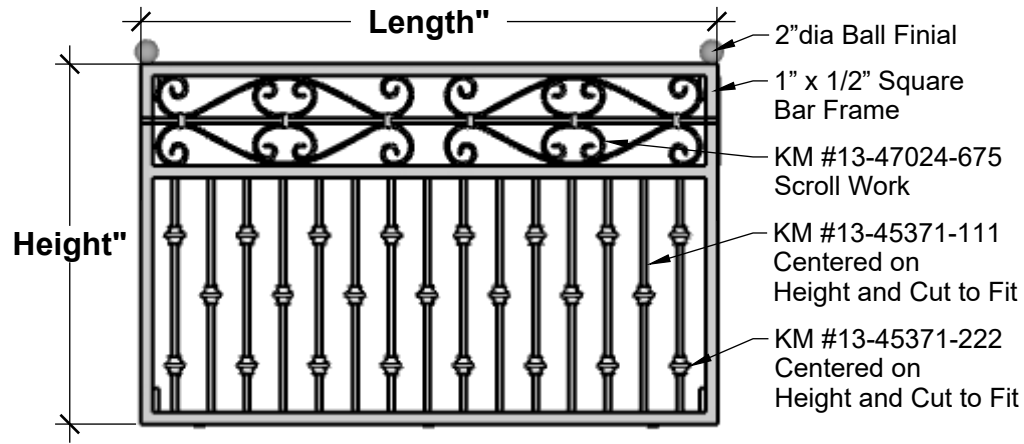

TOP VIEW

SIDE VIEW

PERSPECTIVE VIEW

SIZE COMPARISON

Standard Length Options

48"

60"

72"

84"

Standard Height Options

30"

36"

42"

Color Options

Black

Bronze Tone