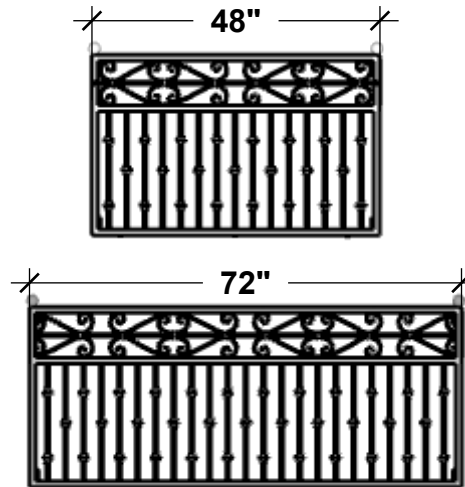

TOP VIEW

SIDE VIEW

PERSPECTIVE VIEW

SIZE COMPARISON

Standard Length Options

48"

60"

72"

84"

Standard Height Options

30"

36"

42"

Color Options

Black

Bronze Tone

GENERAL NOTES

Use KM Panel or Manufacture to specification

HOOKS & LATTICE

A CARLSBAD MANUFACTURING COMPANY

1 (800) 896-0978

HooksandLattice.com

PRODUCT DESCRIPTION				SKU				PREPARED FOR		APPROVAL SIGNATURE
FINESTRA FAUX BALCONY										
DIMENSIONS	MATERIAL	COLOR / FINISH	REP	DB	DATE	REV	ORDER #	PROJECT / SIDEMARK / IF#		APPROVAL DATE
			Cressa	RM	10/2024					