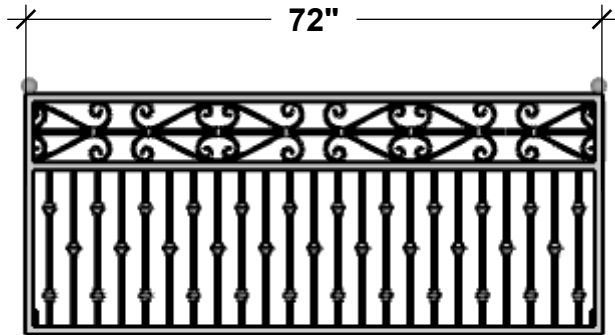

SIZE COMPARISON

GENERAL NOTES	

HOOKS & LATTICE

A CARLSBAD MANUFACTURING COMPANY

1 (800) 896-0978

HooksandLattice.com

PRODUCT DESCRIPTION				SKU				PREPARED FOR		APPROVAL SIGNATURE
FINESTRA FAUX BALCONY				736-BAL						
DIMENSIONS	MATERIAL	COLOR / FINISH	REP	DB	DATE	REV	ORDER #	PROJECT / SIDEMARK / IF#	APPROVAL DATE	
			Cressa	RM	10/2024					

PLEASE NOTE: Due to the handmade nature of our products, individual measurements may vary from those listed. The provided dimensions are for reference only

All images are the intellectual property of Hooks and Lattice. Reproduction in any form is strictly prohibitive without the express written permission of Hooks and Lattice. All designs are property of Hooks and Lattice.