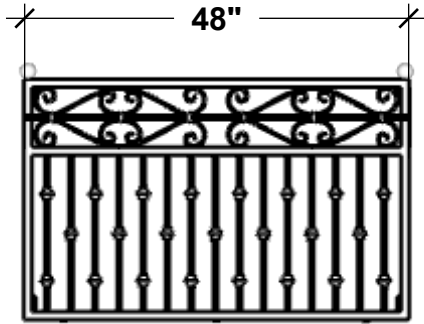

SIZE COMPARISON

GENERAL NOTES	

HOOKS & LATTICE

A CARLSBAD MANUFACTURING COMPANY

1 (800) 896-0978

HooksandLattice.com

PRODUCT DESCRIPTION				SKU				PREPARED FOR		APPROVAL SIGNATURE
FINESTRA FAUX BALCONY				736-BAL						
DIMENSIONS	MATERIAL	COLOR / FINISH	REP	DB	DATE	REV	ORDER #	PROJECT / SIDEMARK / IF#	APPROVAL DATE	
			Cressa	RM	10/2024					

PLEASE NOTE: Due to the handmade nature of our products, individual measurements may vary from those listed. The provided dimensions are for reference only

All images are the intellectual property of Hooks and Lattice. Reproduction in any form is strictly prohibitive without the express written permission of Hooks and Lattice. All designs are property of Hooks and Lattice.