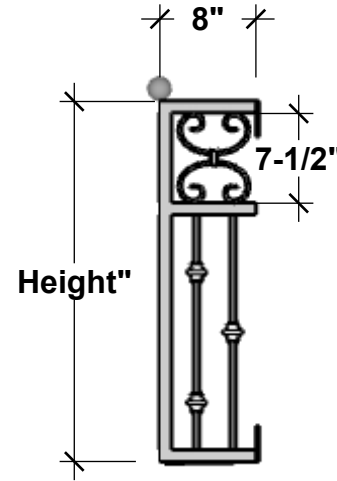

TOP VIEW

SIDE VIEW

PERSPECTIVE VIEW

SIZE COMPARISON

Standard Length Options

48"

60"

72"

84"

Standard Height Options

30"

36"

42"

Color Options

Black

Bronze Tone

GENERAL NOTES

Use KM Panel or Manufacture to specification

HOOKS & LATTICE

A CARLSBAD MANUFACTURING COMPANY

1 (800) 896-0978

HooksandLattice.com

PRODUCT DESCRIPTION				SKU				PREPARED FOR		APPROVAL SIGNATURE
FINESTRA FAUX BALCONY										
DIMENSIONS	MATERIAL	COLOR / FINISH	REP	DB	DATE	REV	ORDER #	PROJECT / SIDEMARK / IF#		APPROVAL DATE
			Cressa	RM	10/2024					